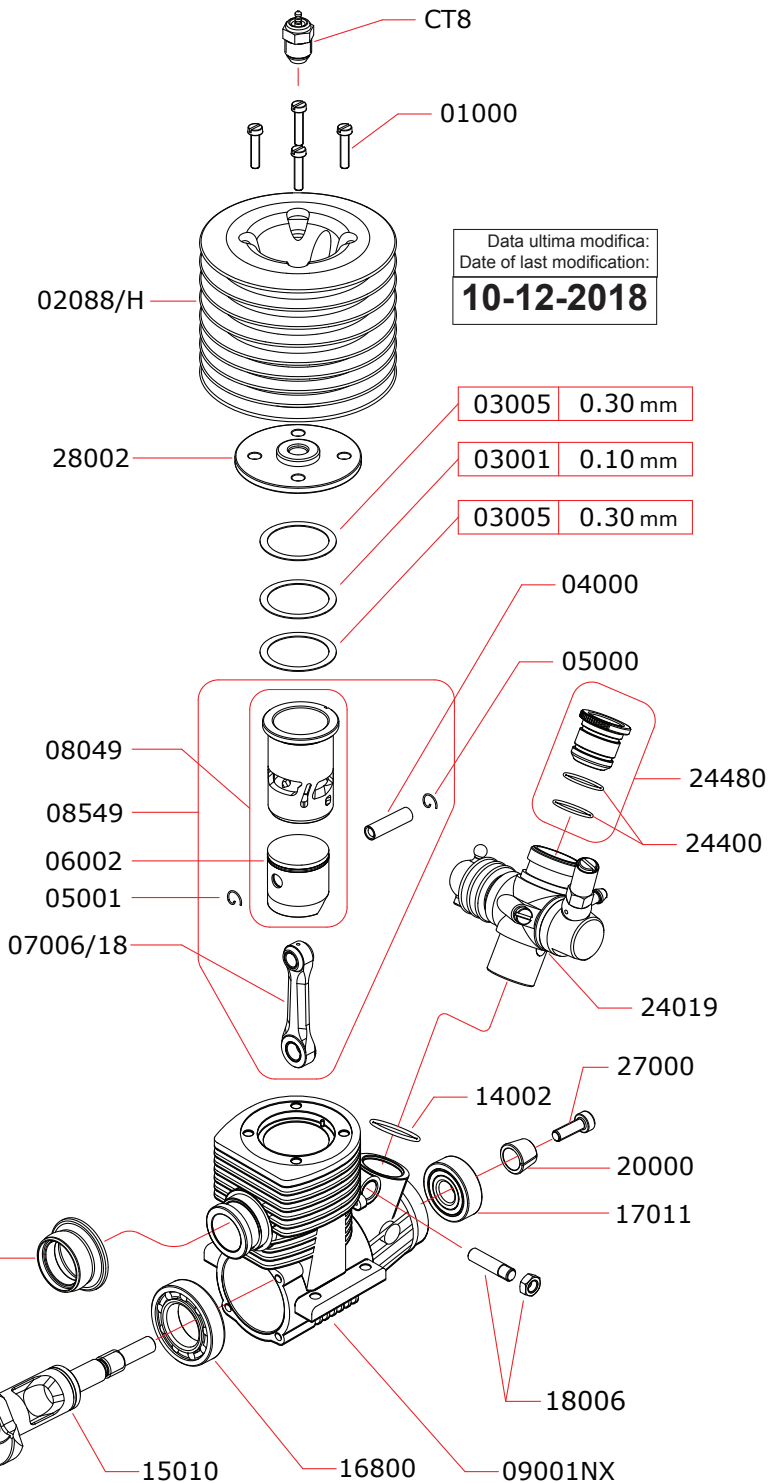

*I disegni sono puramente indicativi / Drawings are just indicative.*

## CARBURETTOR

### CODE: 24019

	24485	8.5 mm
--	-------	--------

Optional		
	03002	0.15 mm
	03003	0.20 mm
	03004	0.25 mm

Data ultima modifica:  
Date of last modification:  
**10-12-2018**

#### Manifolds Recommended

	41016	Conical medium, 2 rings